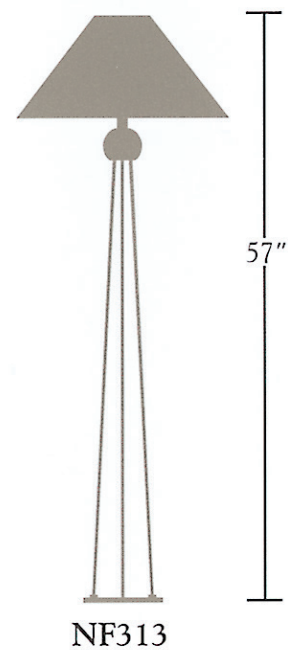

Nessen

NF313 57" Solid brass floor lamp

NF313 solid brass floor lamp

Solid brass construction. 10" diameter base.
Full range dimmer switch controls one medium base socket.
150W max. Bulb not included; can be ordered separately.
UL listed. CSA approved.

Metal Finishes:

Polished Brass, Brushed Brass, Antique Brass, Dark Antique Brass,
Polished Chrome, Satin Chrome, Polished Nickel, Satin Nickel

Shades:

White Semi-Gloss Paper, Black Semi-Gloss Paper, White Linen,
Beige Linen

Shade Dimensions:

B 18", T 5", H 8-1/2"

Options:

Global Plug Configurations

Polished Brass

Brushed Brass

Antique Brass

Dark Antique Brass