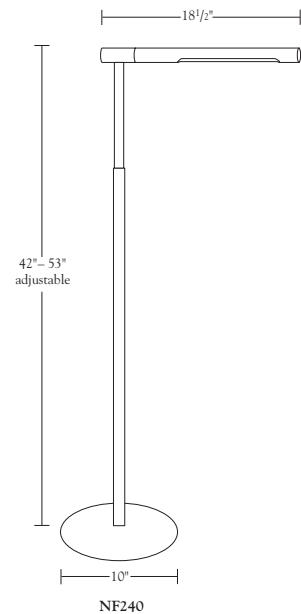

NF240 adjustable-height floor lamp

Solid brass construction. 10" diameter base.
1-1/8" diameter arm.
Module outputs 540 lumens, using 6W.
3000K warm white color temperature at 85 CRI.
LEED suitable. Energy Star efficient.

Metal Finishes:

Polished Brass, Brushed Brass, Antique Brass, Dark Antique Brass,
Polished Chrome, Satin Chrome, Polished Nickel, Satin Nickel

Optional Painted Finish:

Black Gloss, Light Bronze, Metallic Copper, Chiffon Yellow, Dark
Teal, Emerald Green, Federal Blue, Fresh Crème, Matte Black,
Metallic Grey, Red Clay, Red Garnet, Racing Red, Summer Blue,
Sandbar Tan, White Gloss

Options:

Global Plug Configurations

Polished Brass

Brushed Brass

Antique Brass

Dark Antique Brass

Polished Chrome

Satin Chrome

Polished Nickel

Satin Nickel

For modifications and special contract orders, visit www.nessenlighting.com