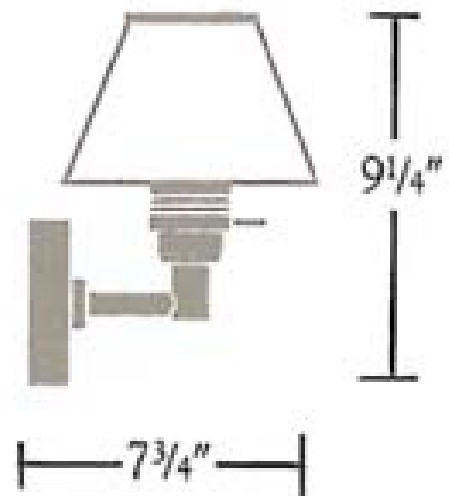

Nessen

NAW0515 Fixed-arm wall lamp

NAW0515-OB Fixed-arm wall lamp

Solid brass construction. Outlet box mounting.
4-5/8" x 3-7/8" x 3/4" deep canopy.
Built-in protective glass.
Brass dimmer on socket housing controls a bayonet base.
50W max. Bulb not included; can be ordered separately.

Painted Finishes:

Modern Black, Timeless White, Dark Bronze, Gunmetal Grey

Glass Shade:

White Frosted

Glass Dimensions:

B 6-1/2", T 3-1/8", H 4"

Polished Brass

Brushed Brass