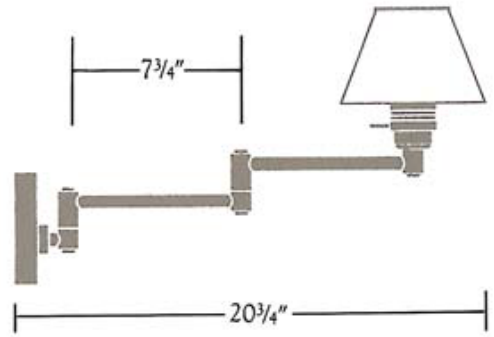

Nessen

NW0510 Swing-arm wall lamp

NAW0510-OB Swing-arm wall lamp

Solid brass construction. Outlet box mounting.
4-7/8" x 3-7/8" x 3/4" canopy.
Built-in protective glass.
Arm swings 340° at elbow.
Arm swivels at canopy.
Brass dimmer on socket housing controls a bayonet base.
50W max. Bulb not included; can be ordered separately.

NAW0510-CP 20-3/4" Swing-arm Wall Lamp

Same as above except with cord and plug.
Furnished with round 36" cord cover in same finish as lamp.

Metal Finishes:

Polished Brass, Brushed Brass, Antique Brass, Dark Antique Brass
Polished Chrome, Satin Chrome, Polished Nickel,
Satin Nickel

Painted Finishes:

Modern Black, Timeless White, Dark Bronze, Gunmetal Grey

Glass Shade:

White Frosted

Glass Dimensions:

B 6-1/2", T 3-1/8", H 4"

Polished Brass

Brushed Brass