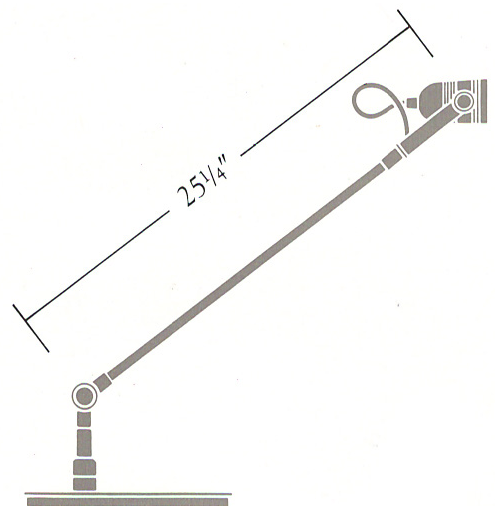

NAT53 Adjustable desk lamp

Solid brass. Rotates on 6" x 10-1/2" diameter base.
Ratchet action movement controlled by adjusting ratchet knob.
Socket housing pivots 180°
Brass on/off switch on socket housing controls one socket.
Wattage particular to shade chosen.
UL listed, CSA approved.

Metal Finishes:

Polished Brass, Brushed Brass, Antique Brass, Dark Antique Brass
Polished Chrome, Satin Chrome, Polished Nickel, Satin Nickel

Painted Finishes:

Modern Black, Timeless White, Dark Bronze, Gunmetal Grey

Polished Brass

Brushed Brass

Antique Brass

Dark Antique Brass

Polished Chrome

Satin Chrome

Polished Nickel

Satin Nickel

For modifications and special contract orders, visit www.nessenlighting.com