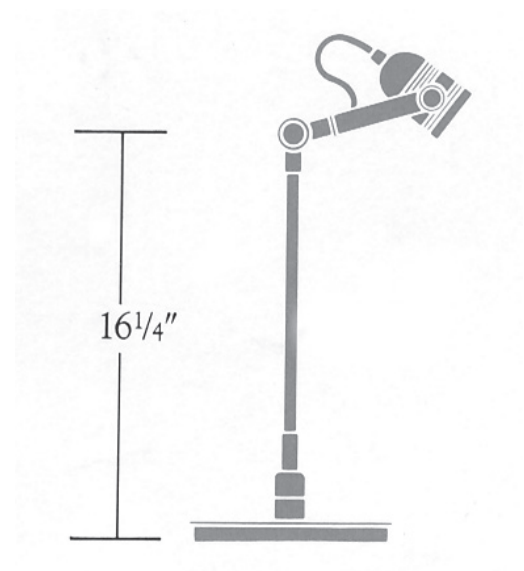

NAT52 Adjustable desk lamp

Solid brass. Rotates on 8-½” diameter base. Ratchet action movement controlled by adjusting ratchet knob.
Socket housing pivots 180°
Brass on/off switch on socket housing controls one socket.
Wattage particular to shade chosen.
UL listed, CSA approved.

Metal Finishes:

Polished Brass, Brushed Brass, Antique Brass, Dark Antique Brass
Polished Chrome, Satin Chrome, Polished Nickel, Satin Nickel

Painted Finishes:

Modern Black, Timeless White, Dark Bronze, Gunmetal Grey

Polished Brass

Brushed Brass

Antique Brass

Dark Antique Brass

Polished Chrome

Satin Chrome

Polished Nickel

Satin Nickel

For modifications and special contract orders, visit www.nessenlighting.com