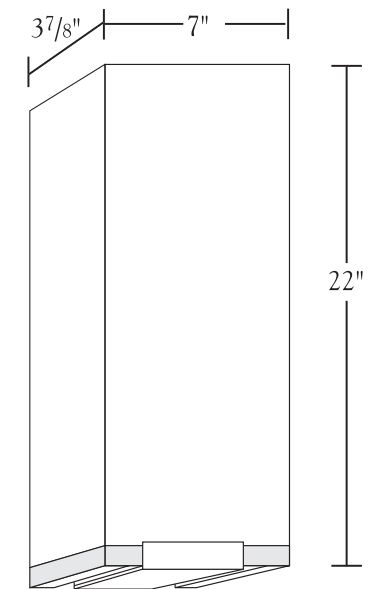

NW202 wall sconce with fabric shade, ADA compliant

Solid brass construction, for outlet box mounting.
 9W LED. 4000K bright white color temperature.
 Controlled by separate wall switch.
 120V only.
 UL/cUL listed.

Shades:

Aurora Gold with Grosgrain Ribbon, White Linen, Beige Linen,
 White Satin Weave

Shade Dimensions:

B 7", T 7", H 22"

NW202

Nessen

NW202 Wall sconce with fabric shade

Polished Brass Brushed Brass Antique Brass Dark Antique Brass Polished Chrome Satin Chrome Polished Nickel Satin Nickel