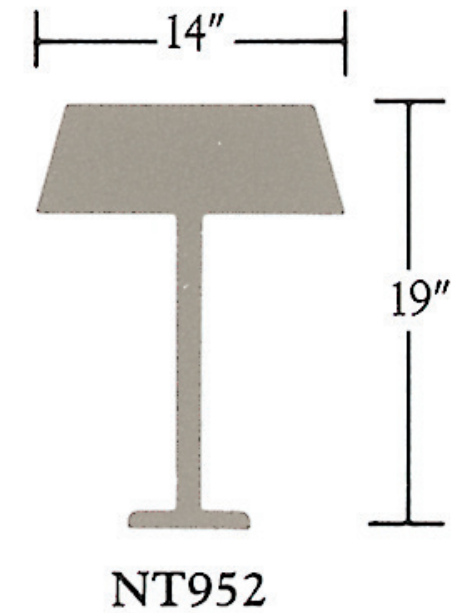

Nessen

NT952 19" Solid brass table lamp

NT952 19" solid brass table lamp

Solid brass construction. 6" diameter base.
Three way switch on base controls two medium base sockets, 75W max each.
Bulb not included; can be ordered separately.
Perforated top disc for down-light.
UL listed, CSA approved.

Shades:

Beige Linen, White Linen

Shade Dimensions:

B 14", T 11", H 5"

Polished Brass Brushed Brass Antique Brass Dark Antique Brass Polished Chrome Satin Chrome Polished Nickel Satin Nickel

For modifications and special contract orders, visit www.nessenlighting.com