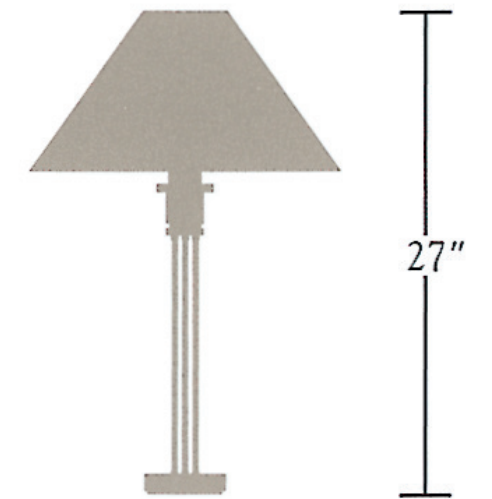

Nessen

NT307 27" Solid brass triple column table lamp

NT307 solid brass triple column table lamp

Solid brass construction. 5" diameter base.
Full range dimmer switch controls one medium base socket.
75W max. Bulb not included; can be ordered separately.
UL listed, CSA approved.

Shades:

White Semi-Gloss Paper, Black Semi-Gloss Paper, White Linen

Shade Dimensions:

B 17", T 5", H 8-1/2"

NT307

Polished Brass Brushed Brass Antique Brass Dark Antique Brass Polished Chrome Satin Chrome Polished Nickel Satin Nickel