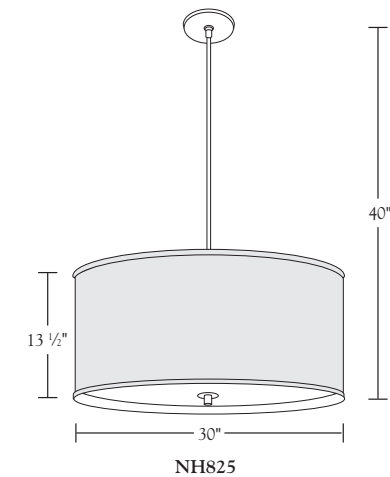

*Nessen*

NH824 Pendant lamp with 22" fabric shade

**NH824** brass pendant with fabric shade  
**NH825** brass pendant with fabric shade

Solid brass. 5" diameter canopy with hang straight.  
 For ceiling box mounting.  
 NH824: two medium base sockets controlled by separate wall switch, 100W max. Bulbs not included; can be ordered separately.  
 NH825: three medium base sockets controlled by separate wall switch, 150W max. Bulbs not included; can be ordered separately.  
 UL/cUL listed.

**Shades:**  
 Celadon, White Linen, Beige Linen

**Shade Dimensions:**  
 NH824: B 22", T 22", H 10"  
 NH825: B 30", T 30", H 13-1/2"

For modifications and special contract orders, visit [www.nessenlighting.com](http://www.nessenlighting.com)