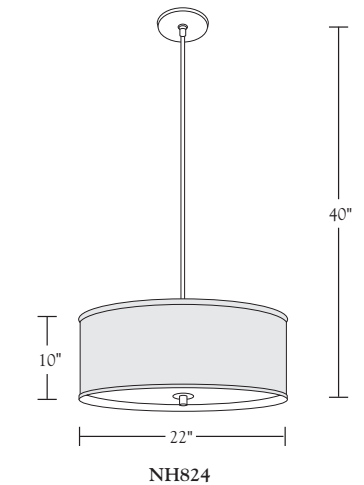

*Nessen*

NH824 Pendant lamp with 22" fabric shade

**NH824** brass pendant with fabric shade  
**NH825** brass pendant with fabric shade

Solid brass. 5" diameter canopy with hang straight.  
 For ceiling box mounting.  
 NH824: two medium base sockets controlled by separate wall switch, 100W max. Bulbs not included; can be ordered separately.  
 NH825: three medium base sockets controlled by separate wall switch, 150W max. Bulbs not included; can be ordered separately.  
 UL/cUL listed.

**Shades:**  
 Celadon, White Linen, Beige Linen

**Shade Dimensions:**  
 NH824: B 22", T 22", H 10"  
 NH825: B 30", T 30", H 13-1/2"

For modifications and special contract orders, visit [www.nessenlighting.com](http://www.nessenlighting.com)