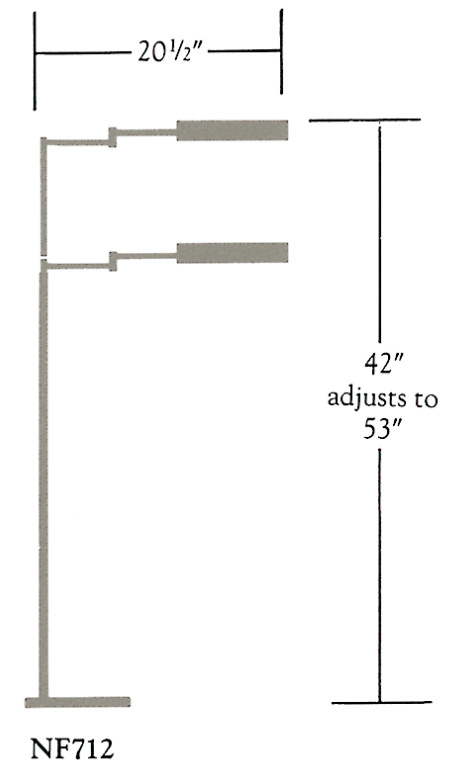

Nessen

NF712 42" Adjustable-height swing arm floor lamp

NF712-I adjustable-height swing arm floor lamp

Solid brass construction. 9" diameter base.
 Arm swings 340° at elbow.
 Metal shade rotates 140°.
 Adjustable telescopic arm, no manual fastening required.
 On/off switch on socket.
 60W T10 showcase bulb. UL listed.

Metal Finishes:
 Polished Brass, Brushed Brass, Antique Brass, Dark Antique Brass,
 Polished Chrome, Satin Chrome, Polished Nickel, Satin Nickel

Metal Shade Dimensions:
 10" B x 2-7/8" W x 2" T

For modifications and special contract orders, visit www.nessenlighting.com